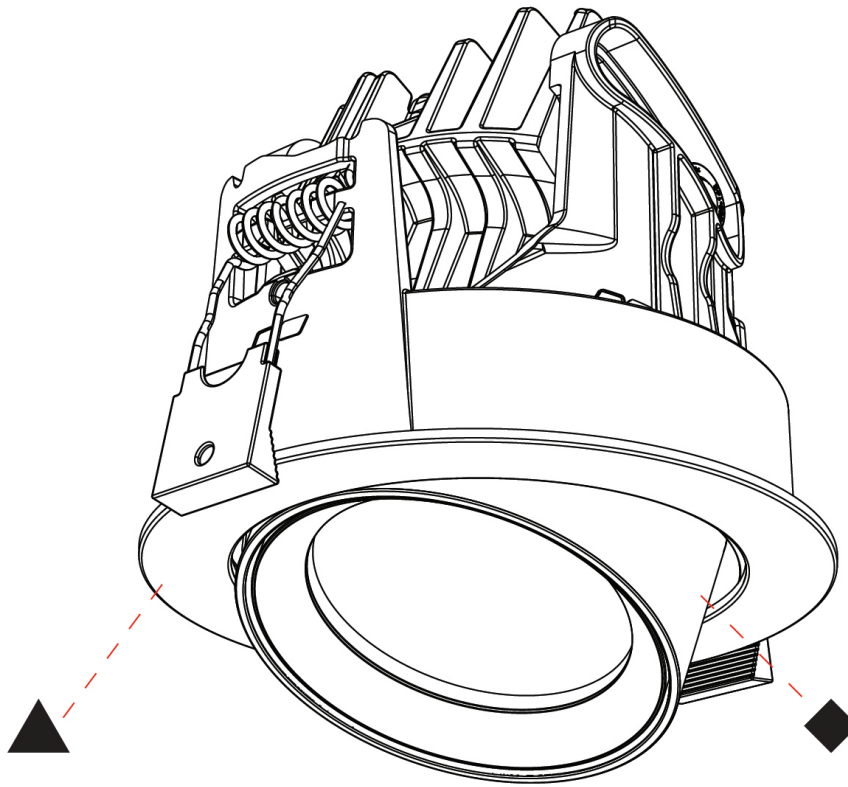

CENTRIQ ROUND ADJUSTABLE RECESSED

A35977-

PROJECT _____

TYPE _____

SPECIFIER _____

QUANTITY _____

DATE _____

A