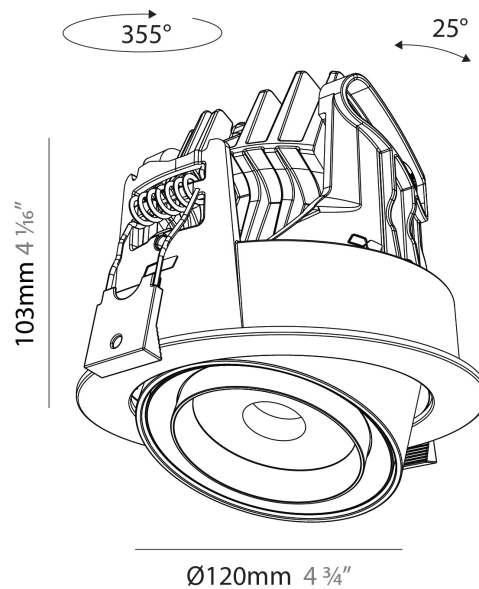

GENERAL

Series: Centriq
Subseries: Centriq Round Flex Adjustable
Brand: Prolicht
Division: Architectural
Mounting Type: Recessed
Mounting Location: Ceiling
Subcategory: Spots

PHYSICAL

Shape: Cylinder
Diameter (mm): 120
Diameter (in): 4 ¾
Height (mm): 103
Height (in): 4 1/16
Min. Recessing Depth (mm): 120
Min. Recessing Depth (in): 4 ¾
Light Distribution: Adjustable / Direct
Weight (kg): 0.666
Fixture Finish: SSR / BKV / CWI / CRY / HAB / UFT / ITA / RUA / FTG / MYG / LOD / PUS / FRO / FUP / KIA / POP / BLS / SPG / MEY / GOH / GUM / CHC / COM / ABZ / JAG / OBR / MOS / ROR
Fixture Material: Aluminum
Cut-out Measurements: Dia. 112mm / 4 7/16"

ELECTRICAL

Lamp Type: LED (Zhaga Standard)
Input Wattage (W): 8.2
Total Output Wattage (W): 7.3
Dimming: Dali Dimming
Driver Included: No
Driver Location: Remote
Driver Type: Constant Current - Universal
Driver Class: Class 2
Input Voltage (V): 120 - 277
Constant Current (MA): 200

LED

Color Temperature (°K): 2700-6500 Tunable White
Max. Delivered Lumen (lm): 391 - 451
Nominal Lumen (lm): 576 - 664
CRI: >90 CRI
Lamp Life (hrs): 50000

OPTICAL

Beam Angle: 14 - 46
Adjustability: Rotational 350° / Tilt 25°

RATINGS AND CERTIFICATIONS

Certified By: CSA Certified to UL and CSA Standards
IP rating: IP20