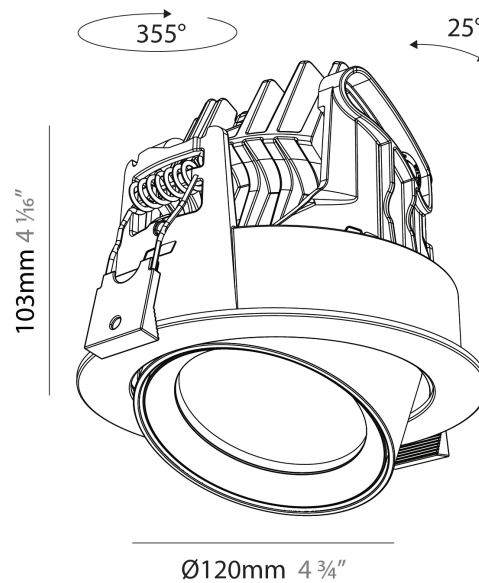

GENERAL

Series: Centriq
Subseries: Centriq Round Adjustable
Brand: Prolicht
Division: Architectural
Mounting Type: Recessed
Mounting Location: Ceiling
Subcategory: Spots

PHYSICAL

Shape: Cylinder
Diameter (mm): 120
Diameter (in): 4 3/4
Height (mm): 105
Height (in): 4 1/8
Min. Recessing Depth (mm): 120
Min. Recessing Depth (in): 4 3/4
Light Distribution: Adjustable / Direct
Weight (kg): 0.651
Diffuser: Lens Pack - No Lens / Opal / Linear Spread Lens / Honeycomb / Spread Lens
Fixture Finish: SSR / BKV / CWI / CRY / HAB / UFT / ITA / RUA / FTG / MYG / LOD / PUS / FRO / FUP / KIA / POP / BLS / SPG / MEY / GOH / GUM / CHC / COM / ABZ / JAG / OBR / MOS / ROR
Fixture Material: Aluminum
Cut-out Measurements: Dia. 112mm / 4 7/16"

ELECTRICAL

Lamp Type: LED (Zhaga Standard)
Input Wattage (W): 27.4
Total Output Wattage (W): 24.6
Dimming: Dali Dimming
Driver Included: No
Driver Location: Remote
Driver Type: Constant Current - Universal
Driver Class: Class 2
Input Voltage (V): 120 - 277
Constant Current (MA): 700

LED

Color Temperature (°K): 2700-6500 Tunable White
Max. Delivered Lumen (lm): Max 2403
Nominal Lumen (lm): 2827
CRI: >90 CRI
Lamp Life (hrs): 50000

OPTICAL

Reflector°: 24 / 34 / 54
Adjustability: Rotational 350°; Tilt 90°

RATINGS AND CERTIFICATIONS

Certified By: Certified for North American Standards
IP rating: IP20